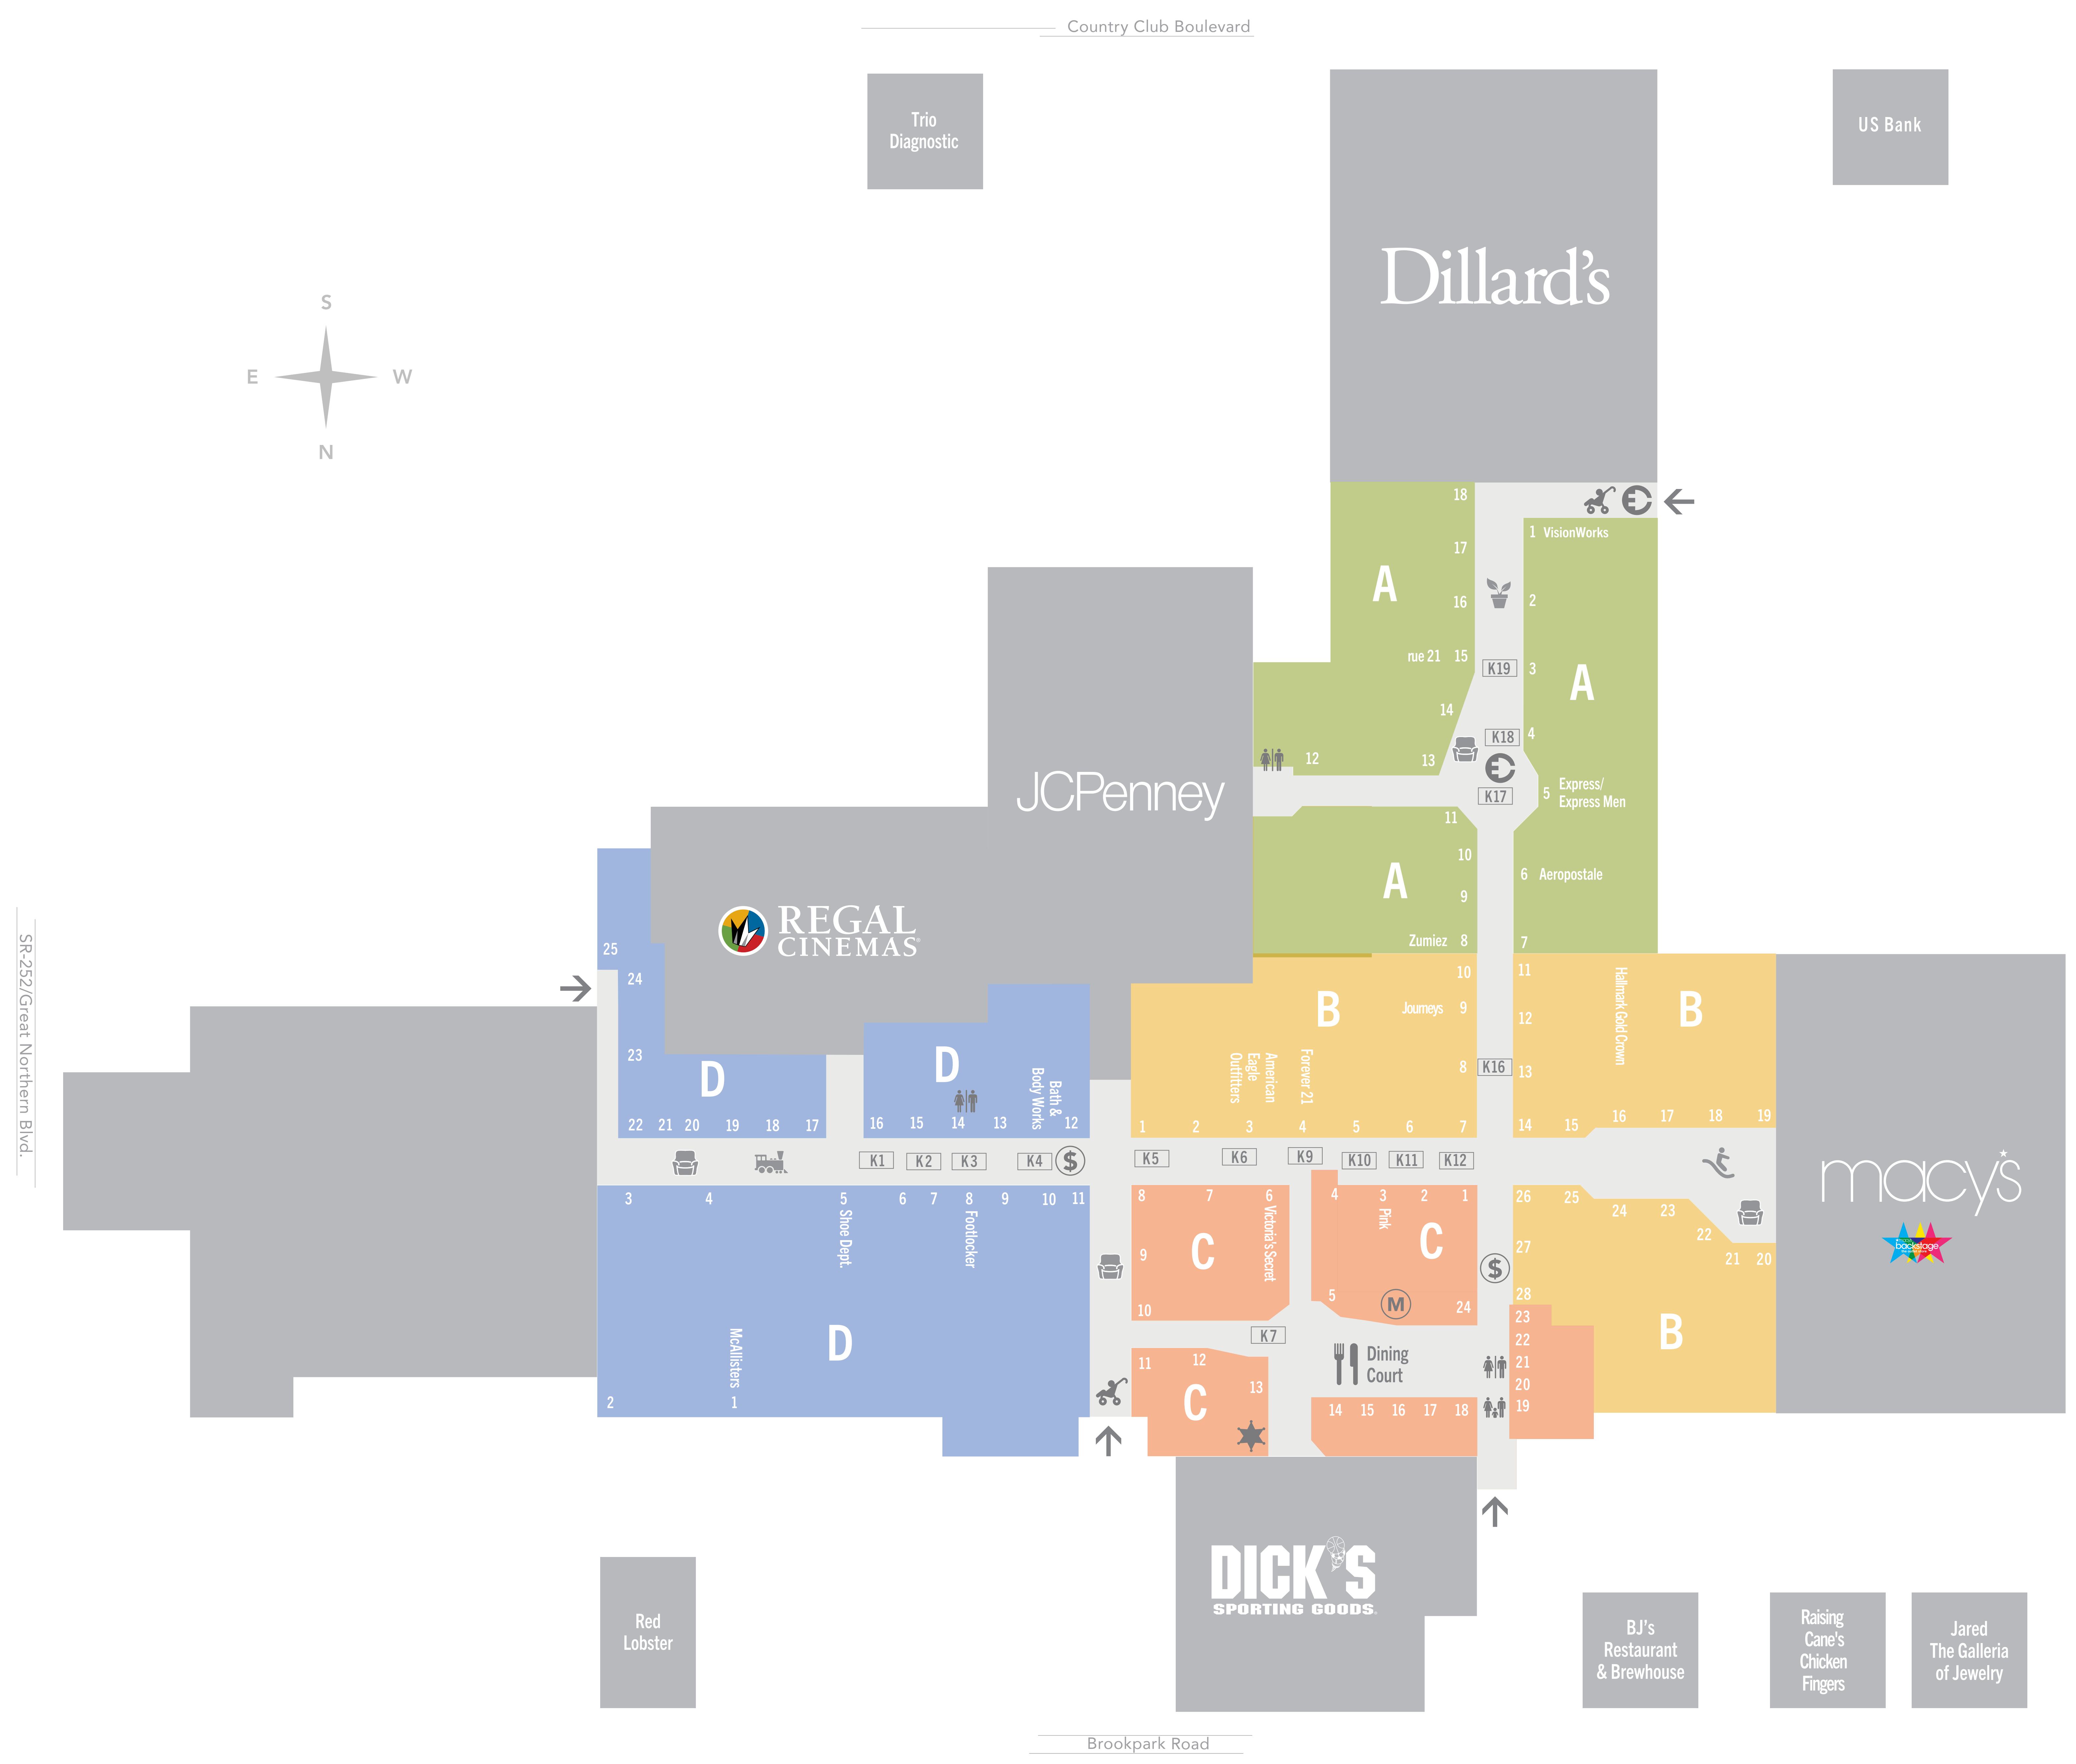

YOU ARE HERE YOU ARE HERE YOU ARE HERE YOU ARE HERE YOU ARE HERE

- Women's Fashion**
- A6 Aeropostale
 - D11 All Star Elite
 - B3 American Eagle
 - B15 BoxLunch
 - K4 Custom World
 - D16 Earthbound Trading Company
 - A5 Express
 - D6 Fashion Scarves & More
 - B4 Forever 21
 - C7 Hot Topic
 - D18 Hype
 - JCPenney
 - Lane Bryant
 - A16 Lids
 - B8 Locker Room by Lids
 - A7 Macy's
 - Motherhood Maternity in Macy's
 - D19 NoBasis
 - C3 PINK
 - B24 PS...
 - A15 rue21
 - B27 Socks To Be You
 - B2 Torrid
 - C6 Victoria's Secret
 - D13 Vtrendz
 - C11 Work n' Gear
 - A8 Zumiez
- Men's Fashion**
- D15 360 Clothing
 - A6 Aeropostale
 - D11 All Star Elite
 - A17 American Commodore Tuxedo
 - B3 American Eagle
 - B15 BoxLunch
 - Custom World
 - Dillard's
 - Express Men
 - D6 Finish Line, The
 - D8 Footlocker
 - B4 Forever 21
 - C7 Hot Topic
 - D18 Hype
 - JCPenney
 - Lids
 - A7 Locker Room by Lids
 - Macy's
 - D19 NoBasis
 - B24 PS...
 - A15 rue21
 - B27 Socks To Be You
 - D4 Stitches
 - D20 Tuxedo Junction
 - C11 Work n' Gear
 - A8 Zumiez