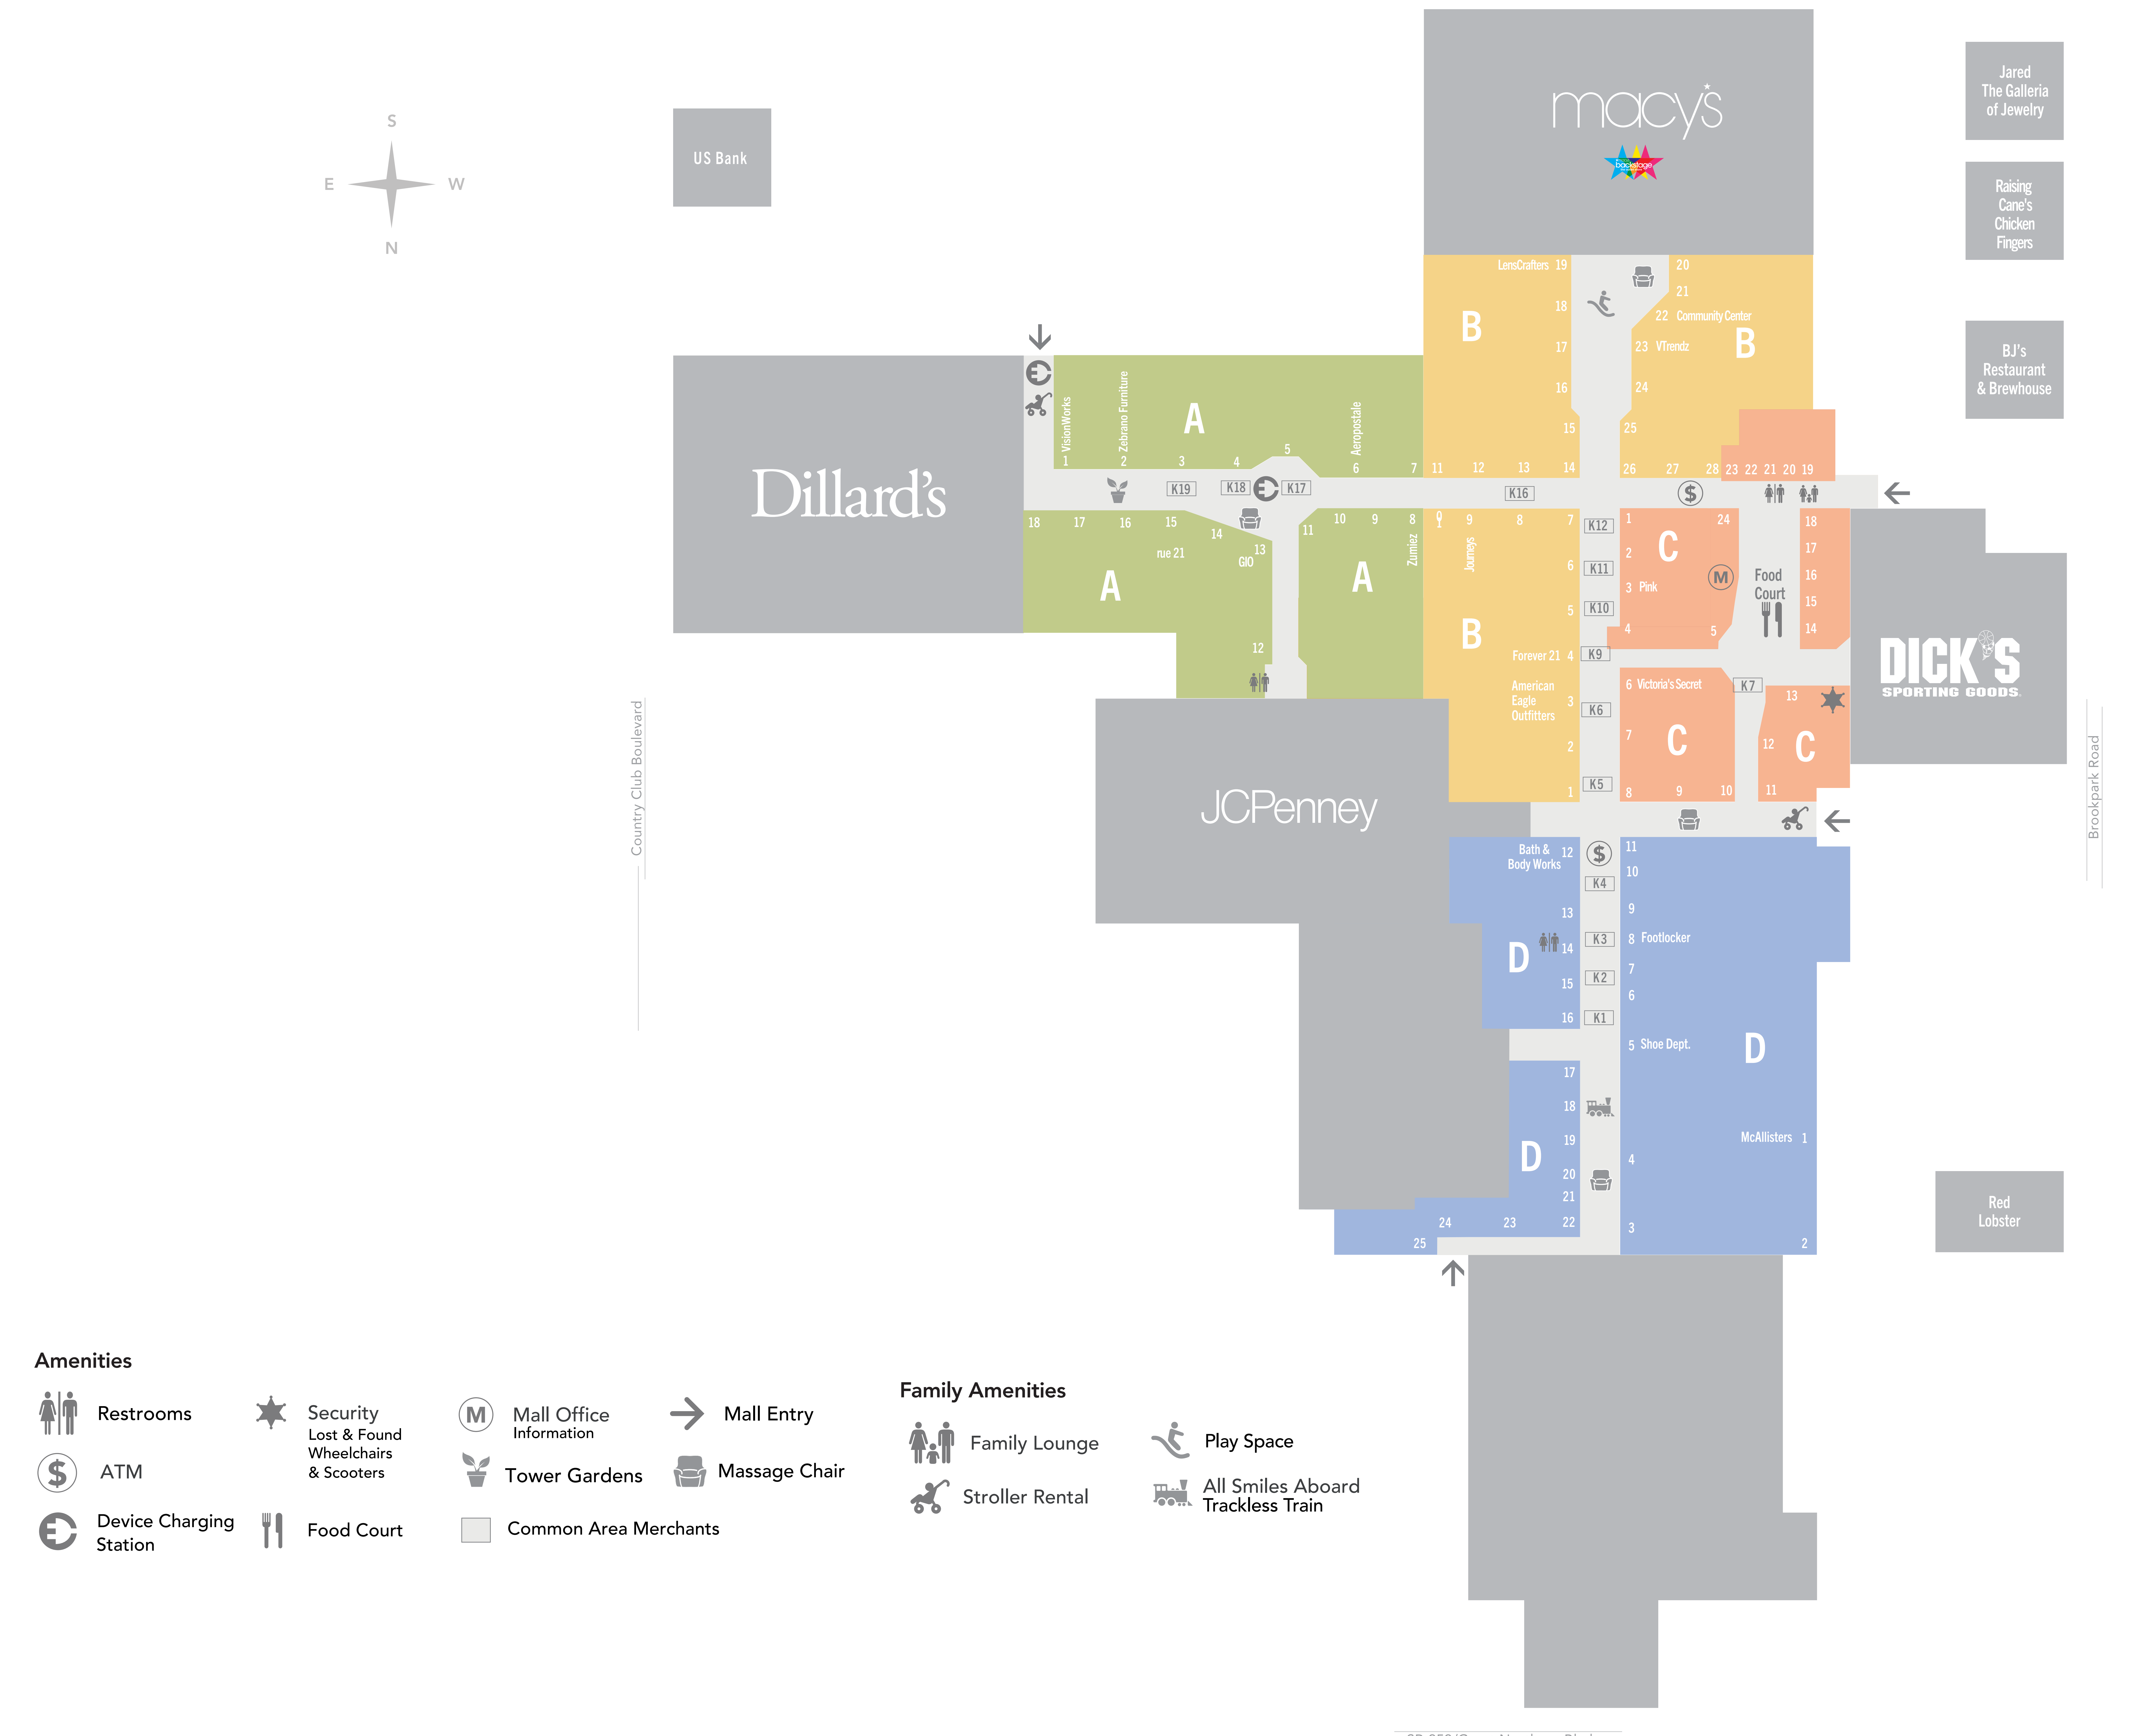

YOU ARE HERE YOU ARE HERE YOU ARE HERE YOU ARE HERE YOU ARE HERE

1. **Amenities**
2. Restrooms
   - ATM
   - Device Charging Station
   - Security Lost & Found Wheelchairs & Scooters
   - Mall Office Information
   - Tower Gardens
   - Common Area Merchants
   - Mall Entry
   - Message Chair
3. **Family Amenities**
4. Family Lounge
   - Stroller Rental
   - Play Space
   - All Smiles Aboard Trackless Train

1. **Women's Fashion**
2. A6 Aeropostale
   - D11 All Star Elite
   - B3 American Eagle
   - B15 BoxLunch
   - D9 Custom World
   - D13 Daily Thread
   - Dillard's
   - D16 Earthbound Trading Company
   - Fashion Scarves & More
   - D6 Finish Line, The
   - B4 Forever 21
   - C7 Hot Topic
   - D18 Hype
   - JCPenney
   - A16 Lane Bryant
   - B8 Lids
   - A7 Locker Room by Lids
   - Macy's
   - Motherhood Maternity in Macy's
   - C3 PINK
   - A4 Rainbow
   - A5 rue21
   - B2 Torrid
   - D15 Urban Legends
   - C6 Victoria's Secret
   - B24 Vtrendz
   - C11 Work n' Gear
   - A8 Zumiez
3. **Men's Fashion**
4. A6 Aeropostale
   - D11 All Star Elite
   - A17 American Commodore Tuxedo
   - B3 American Eagle
   - B15 BoxLunch
   - D9 Custom World
   - Dillard's
   - D6 Finish Line, The
   - D8 Footlocker
   - B4 Forever 21
   - C7 Hot Topic
   - D18 Hype
   - JCPenney
   - B8 Lids
   - A7 Locker Room by Lids
   - Macy's
   - rue21
   - A15 Tuxedo Junction
   - D20 Tuxedo Junction
   - D15 Urban Legends
   - C11 Work n' Gear
   - A8 Zumiez

1. **Children's Fashion**
2. D11 All Star Elite
   - B15 BoxLunch
   - B17 Carter's Clearance (Coming Soon)
   - Dillard's
   - Fashion Scarves & More
   - JCPenney
   - Macy's
   - A4 Rainbow
   - Slippers Station
   - A8 Zumiez
3. **Accessories**
4. K6 Banter by Piercing Pagoda
   - B15 BoxLunch
   - A10 Claire's
   - K9 Dakota Watch Co.
   - D16 Earthbound Trading Company
   - Fashion Scarves & More
   - Sunglass Hut in Macy's
   - Sunglass Spot
   - B24 Vtrendz
5. **Sporting Goods**
6. D11 All Star Elite
   - Dick's Sporting Goods
   - D6 Finish Line, The
   - D8 Footlocker
   - B8 Lids
   - A7 Locker Room by Lids
   - B14 Skechers
   - A8 Zumiez
7. **Cards & Gifts**
8. D12 Bath & Body Works
   - B15 BoxLunch
   - B16 Christmas Towne
   - D16 Earthbound Trading Company
   - A13 GIO
   - A11 Lucky Mart
   - B12 Spencer Gifts
9. **Technology & Electronics**
10. B28 CellXpert
    - C2 FYE (For Your Entertainment)
    - K12 MobilEXPRESS
11. **Entertainment & Music**
12. B22 1st Team Actors Studio
    - C2 FYE (For Your Entertainment)
    - B22 Great Northern Community Center
    - C13 JoJo's Arcade

1. **Food Court**
2. C20 Burger Guys
   - C21 Charley's Philly Steaks
   - C16 China Experience
   - C14 Fiesta Grill
   - C23 Mango Thai
   - C18 Mr Hero
   - C5 TJ Hibachi & Sushi
   - C17 Villa Fresh Italian Kitchen
   - C22 Yih Japan
   - C19 Yogurt Vi
3. **Specialty Foods**
4. Alice's Candy
   - C4 Auntie Anne's Pretzels
   - D10 Fortune's Cookies (Coming Soon)
   - K5 Fresh Healthy Cafe
   - A11 Lucky Mart
   - C19 Yogurt Vi
5. **Restaurants**
6. D1 BJ's Restaurant and Brewhouse
   - McAllister's Deli
   - Raising Cane's Chicken Fingers
   - Red Lobster
7. **Health & Beauty**
8. B26 AVON
   - D12 Bath & Body Work
   - B13 Brow Art 23
   - K3 Designer Perfumes
   - A18 Great Expressions Dental Centers
   - A3 Green Spa I
   - D7 Green Spa II
   - JCPenney Beauty
   - JCPenney Salon
   - C9 KONA Acupuncture
   - D23 Le Grand Orchid Salon & Spa
   - C24 Le Nails
   - A11 Lucky Mart
   - Macy's Salon
9. **Housewares & Home**
10. A5 AVRS Furniture (Coming Soon)
    - B16 Christmas Towne
    - B25 Cutter's Corner
    - Dillard's
    - D16 Earthbound Trading Company
    - A13 GIO
    - JCPenney
    - Macy's
    - B24 Vtrendz
    - A2 Zabrano Furniture