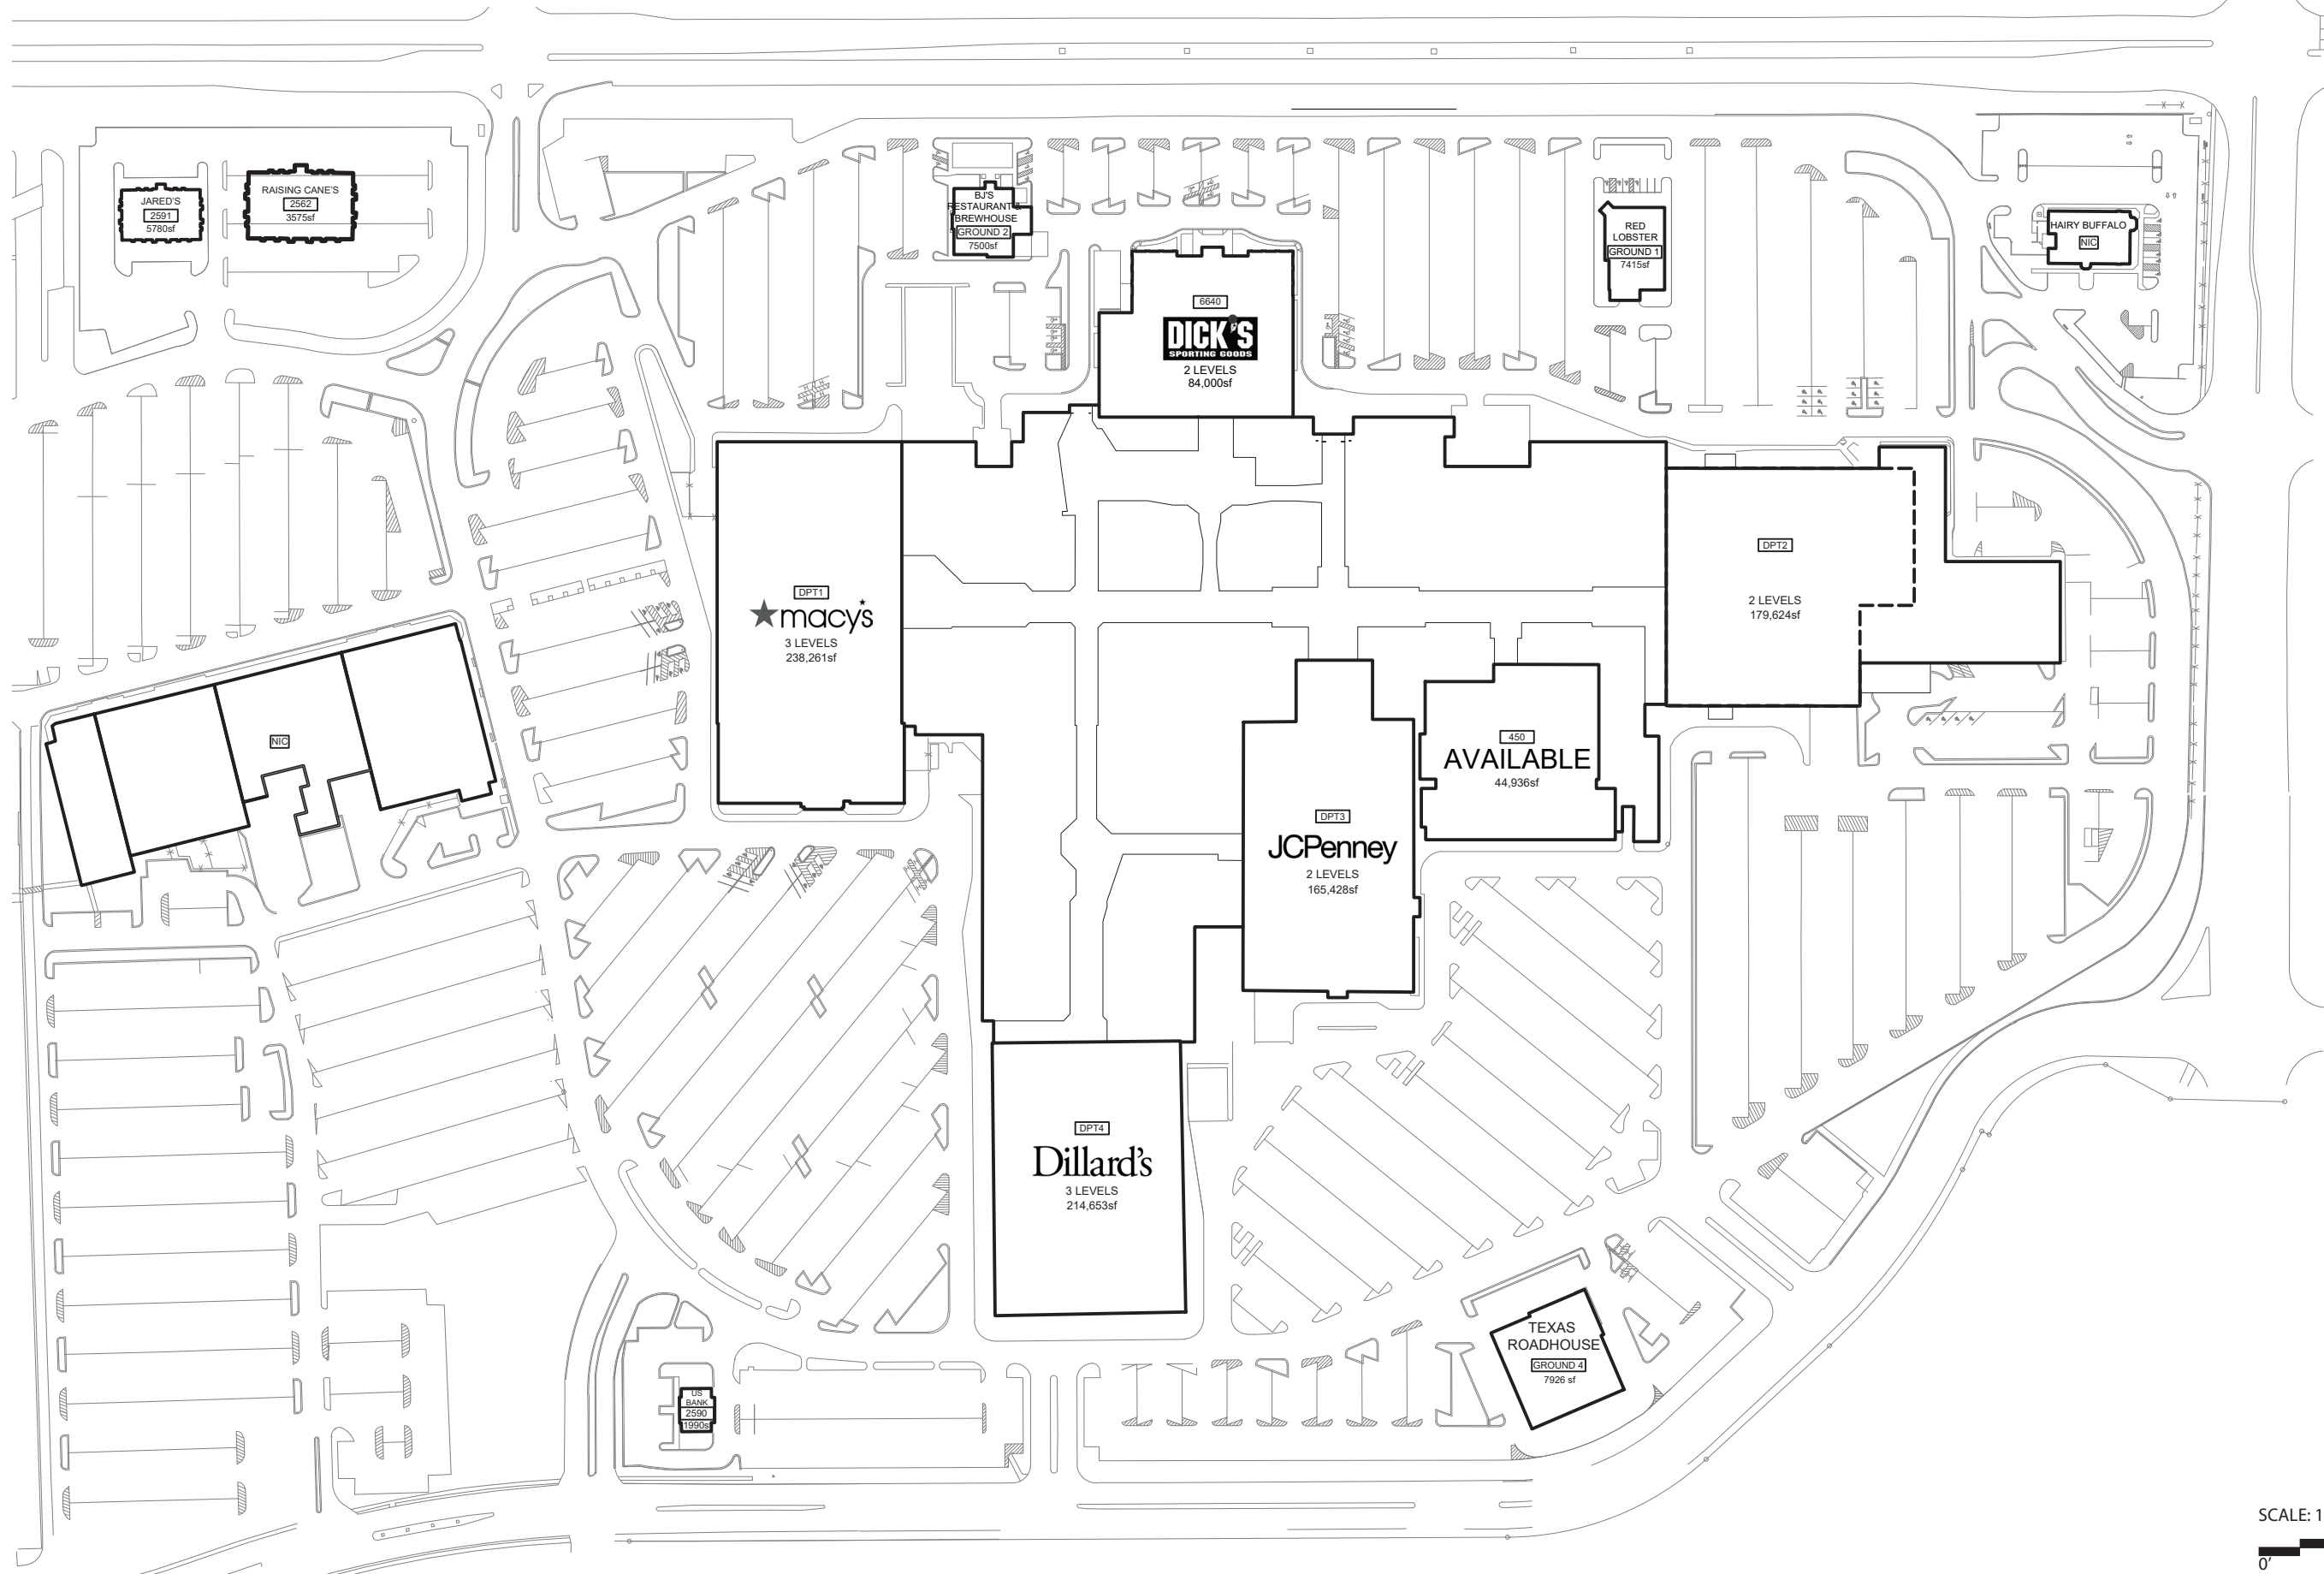

FOOD COURT LEGEND	
FC1	MANGO THAI 669 sf
FC2	YIHI JAPAN 783 sf
FC3	CHARLEY'S GRILLED SUBS 781 sf
FC4	BURGER GUYS 691 sf
FC5	YOGURT VI FRESH. FAST. HEALTHY 1096 sf
FC6	MR.HERO 555 sf
FC7	VILLA PIZZA 772 sf
FC8	CHINA EXPERIENCE 700 sf
FC9	BUBBLE HOUSE 664 sf
FC10	FIESTA GRILL 669 sf

**PACIFIC  
RETAIL**

**Great Northern  
MALL**

4954 GREAT NORTHERN MALL NORTH OLMSTED, OHIO 44070

LEASING REPRESENTATIVE:

**LEASING PLAN**  
09.12.2023 21058TMA

**LS-01**

**PACIFIC  
RETAIL**

# Great Northern MALL

4954 GREAT NORTHERN MALL NORTH OLMSTED, OHIO 44070

LEASING REPRESENTATIVE:

**SITE PLAN**  
09.12.2023 21058TMA

**LS-00**