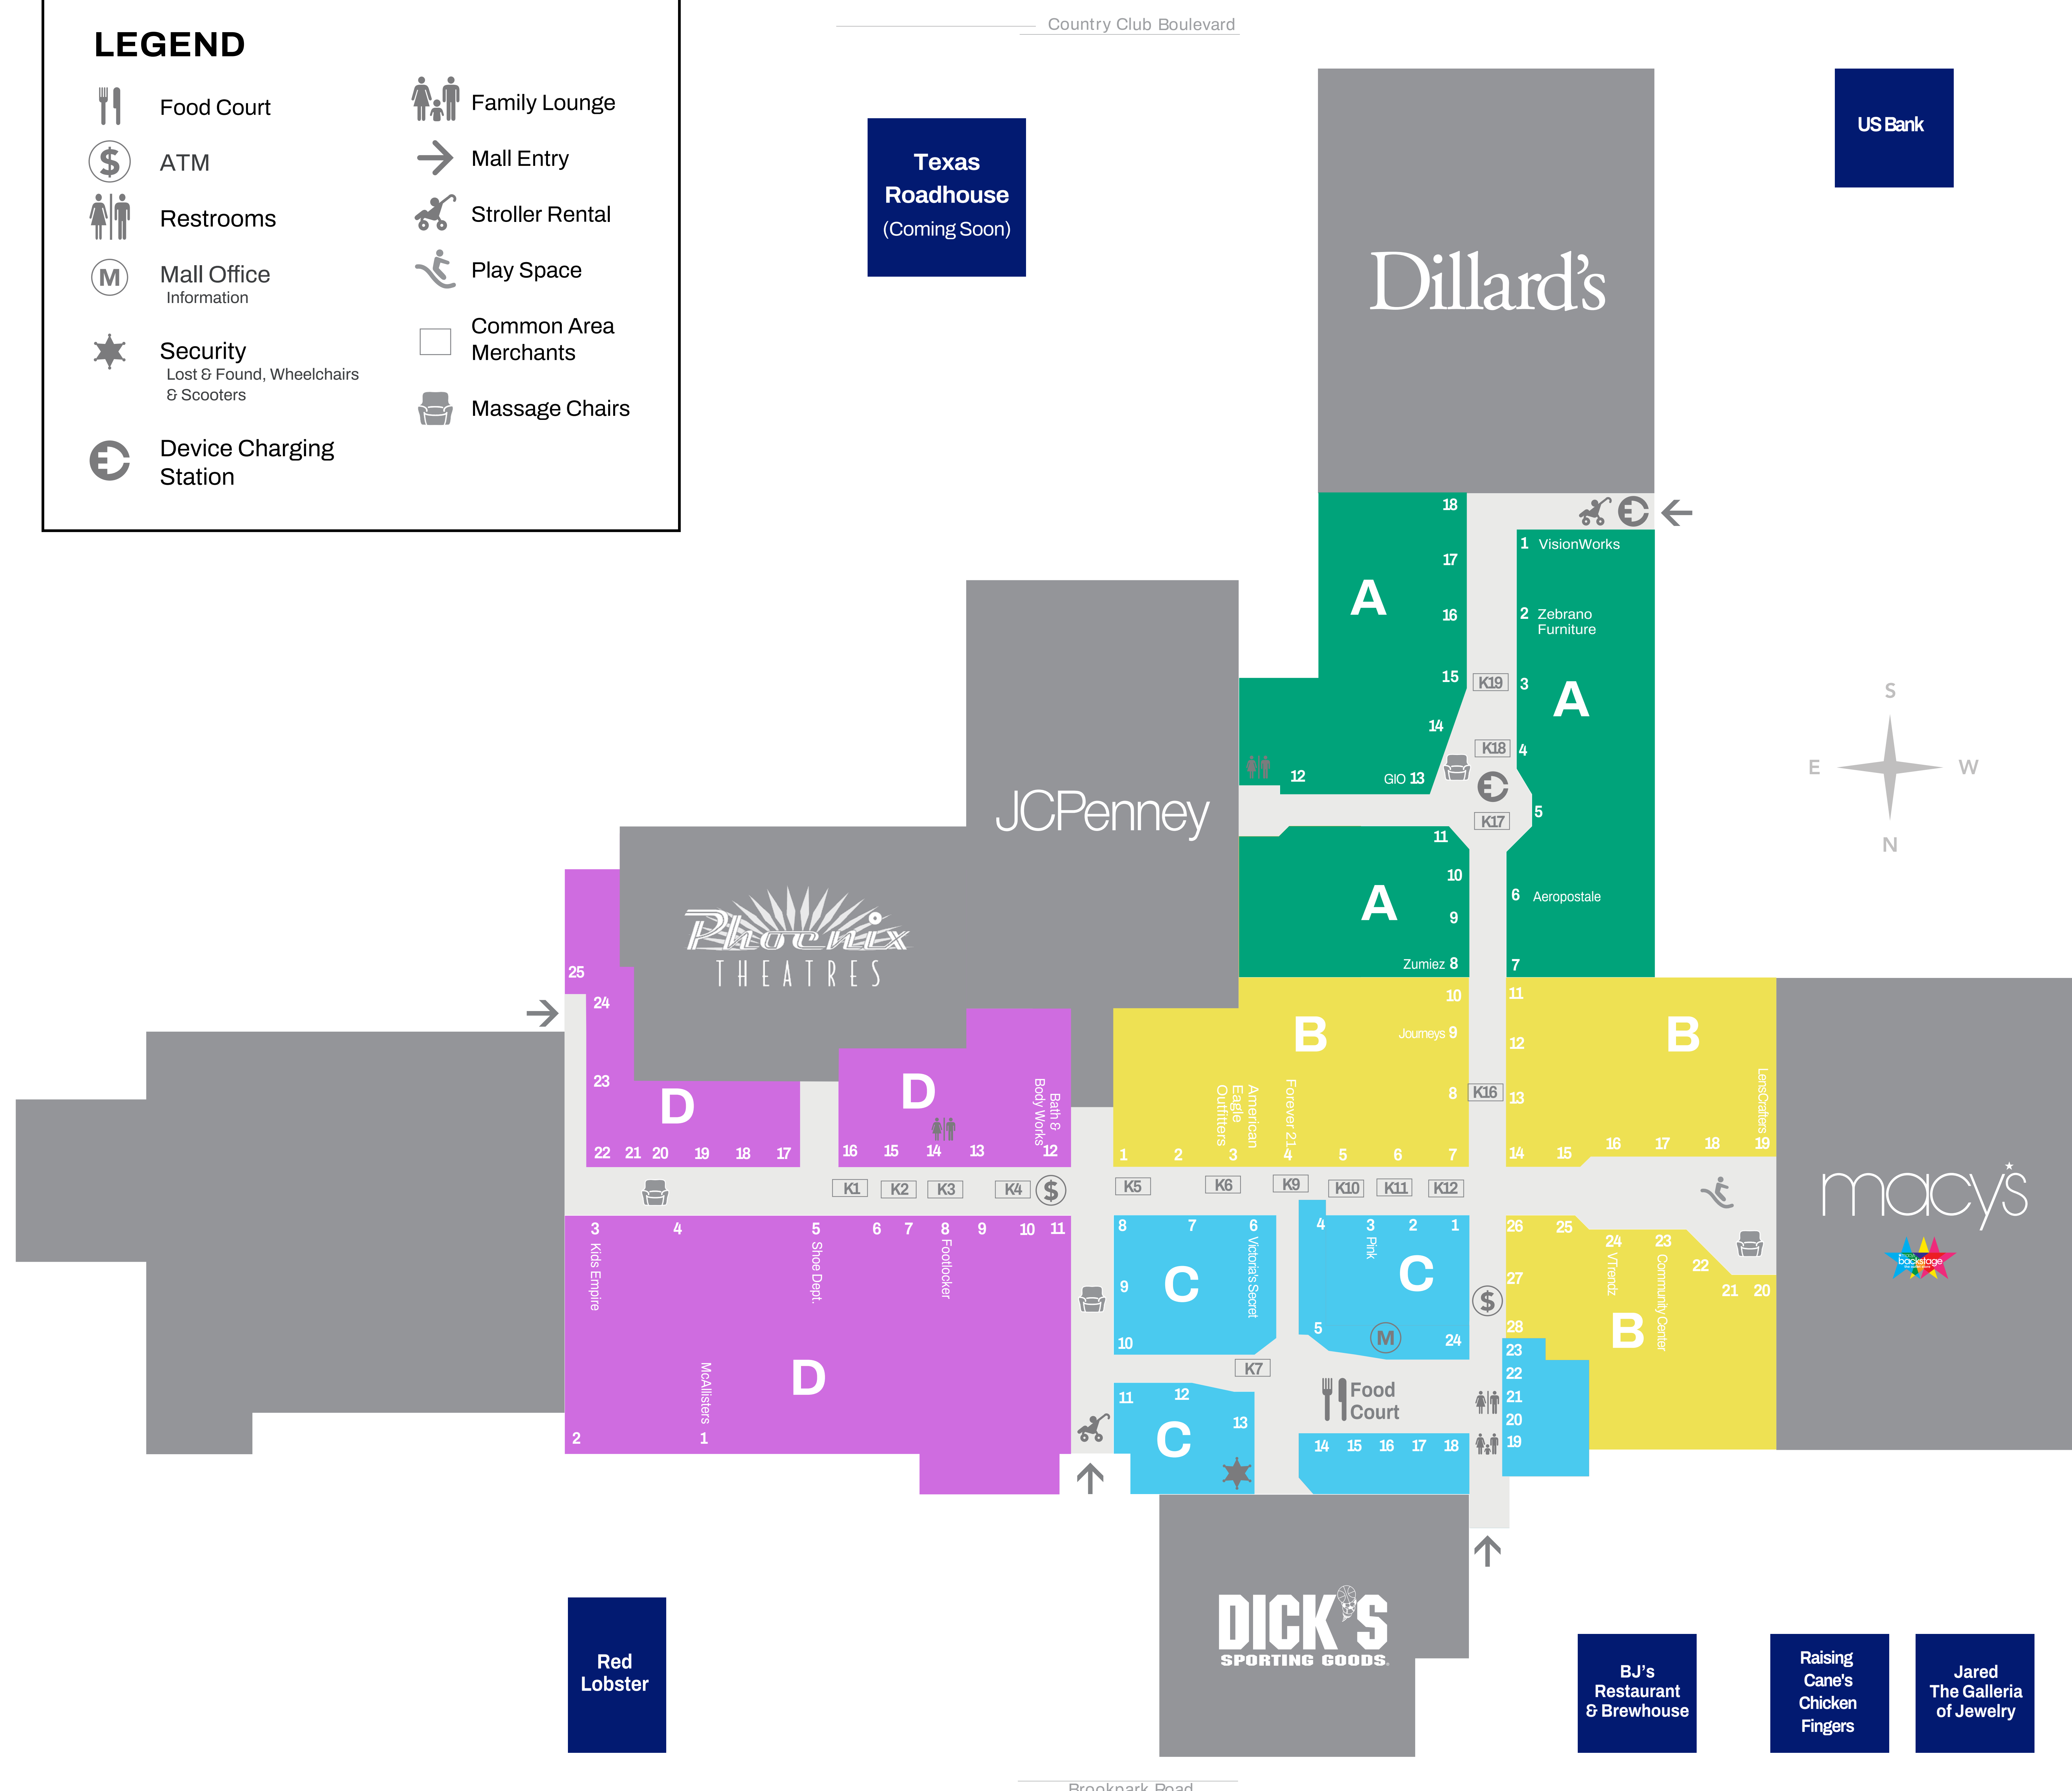

Women's Fashion

- D13 8th & LA
- A6 Aeropostale
- B3 American Eagle
- B15 BoxLunch
- D9 Custom World
- Dick's Sporting Goods
- Dillard's
- D16 Earthbound Trading Company
- Fashion Scarves & More
- D6 Finish Line
- B4 Forever 21
- C7 Hot Topic
- D18 Hype
- JCPenney
- A16 Lane Bryant
- B8 Lids
- A7 Locker Room by Lids
- Macy's
- Motherhood Maternity in Macy's
- C3 PINK
- A4 Rainbow
- A17 Rondinelli Tuxedo
- B2 Torrid
- D15 Urban Legends
- C6 Victoria's Secret
- B24 Vtrendz
- C11 Work n' Gear
- A8 Zumiez

Cards & Gifts

- D12 Bath & Body Works
- B15 BoxLunch
- B16 Christmas Towne (Opening Fall)
- D16 Earthbound Trading Company
- A13 GIO
- A11 Lucky Mart
- C8 Snack King
- B12 Spencer Gifts

Housewares & Home

- A5 AVRS Furniture
- B16 Christmas Towne (Opening Fall)
- B25 Cutter's Corner (Opening Fall)
- Dillard's
- D16 Earthbound Trading Company
- A13 GIO
- JCPenney
- Macy's
- B24 Vtrendz
- A2 Zebrano Furniture

Restaurants

- BJ's Restaurant and Brewhouse
- Build The Pho (Coming Soon)
- D1 McAlister's Deli
- Raising Cane's Chicken Fingers
- Red Lobster
- Texas Roadhouse (Coming Soon)

Services

- B22 1st Team Actors Studio
- B21 C&C Market Research
- K9 Dakota Watch Co.
- B23 Great Northern Community Center
- A18 Great Expressions Dental Centers
- C12 Health Plan Superstore
- JCPenney Portrait Studio
- KONA Acupuncture
- C9 Ohio State Waterproofing
- A12 Revive Salon
- US Bank
- Valley College