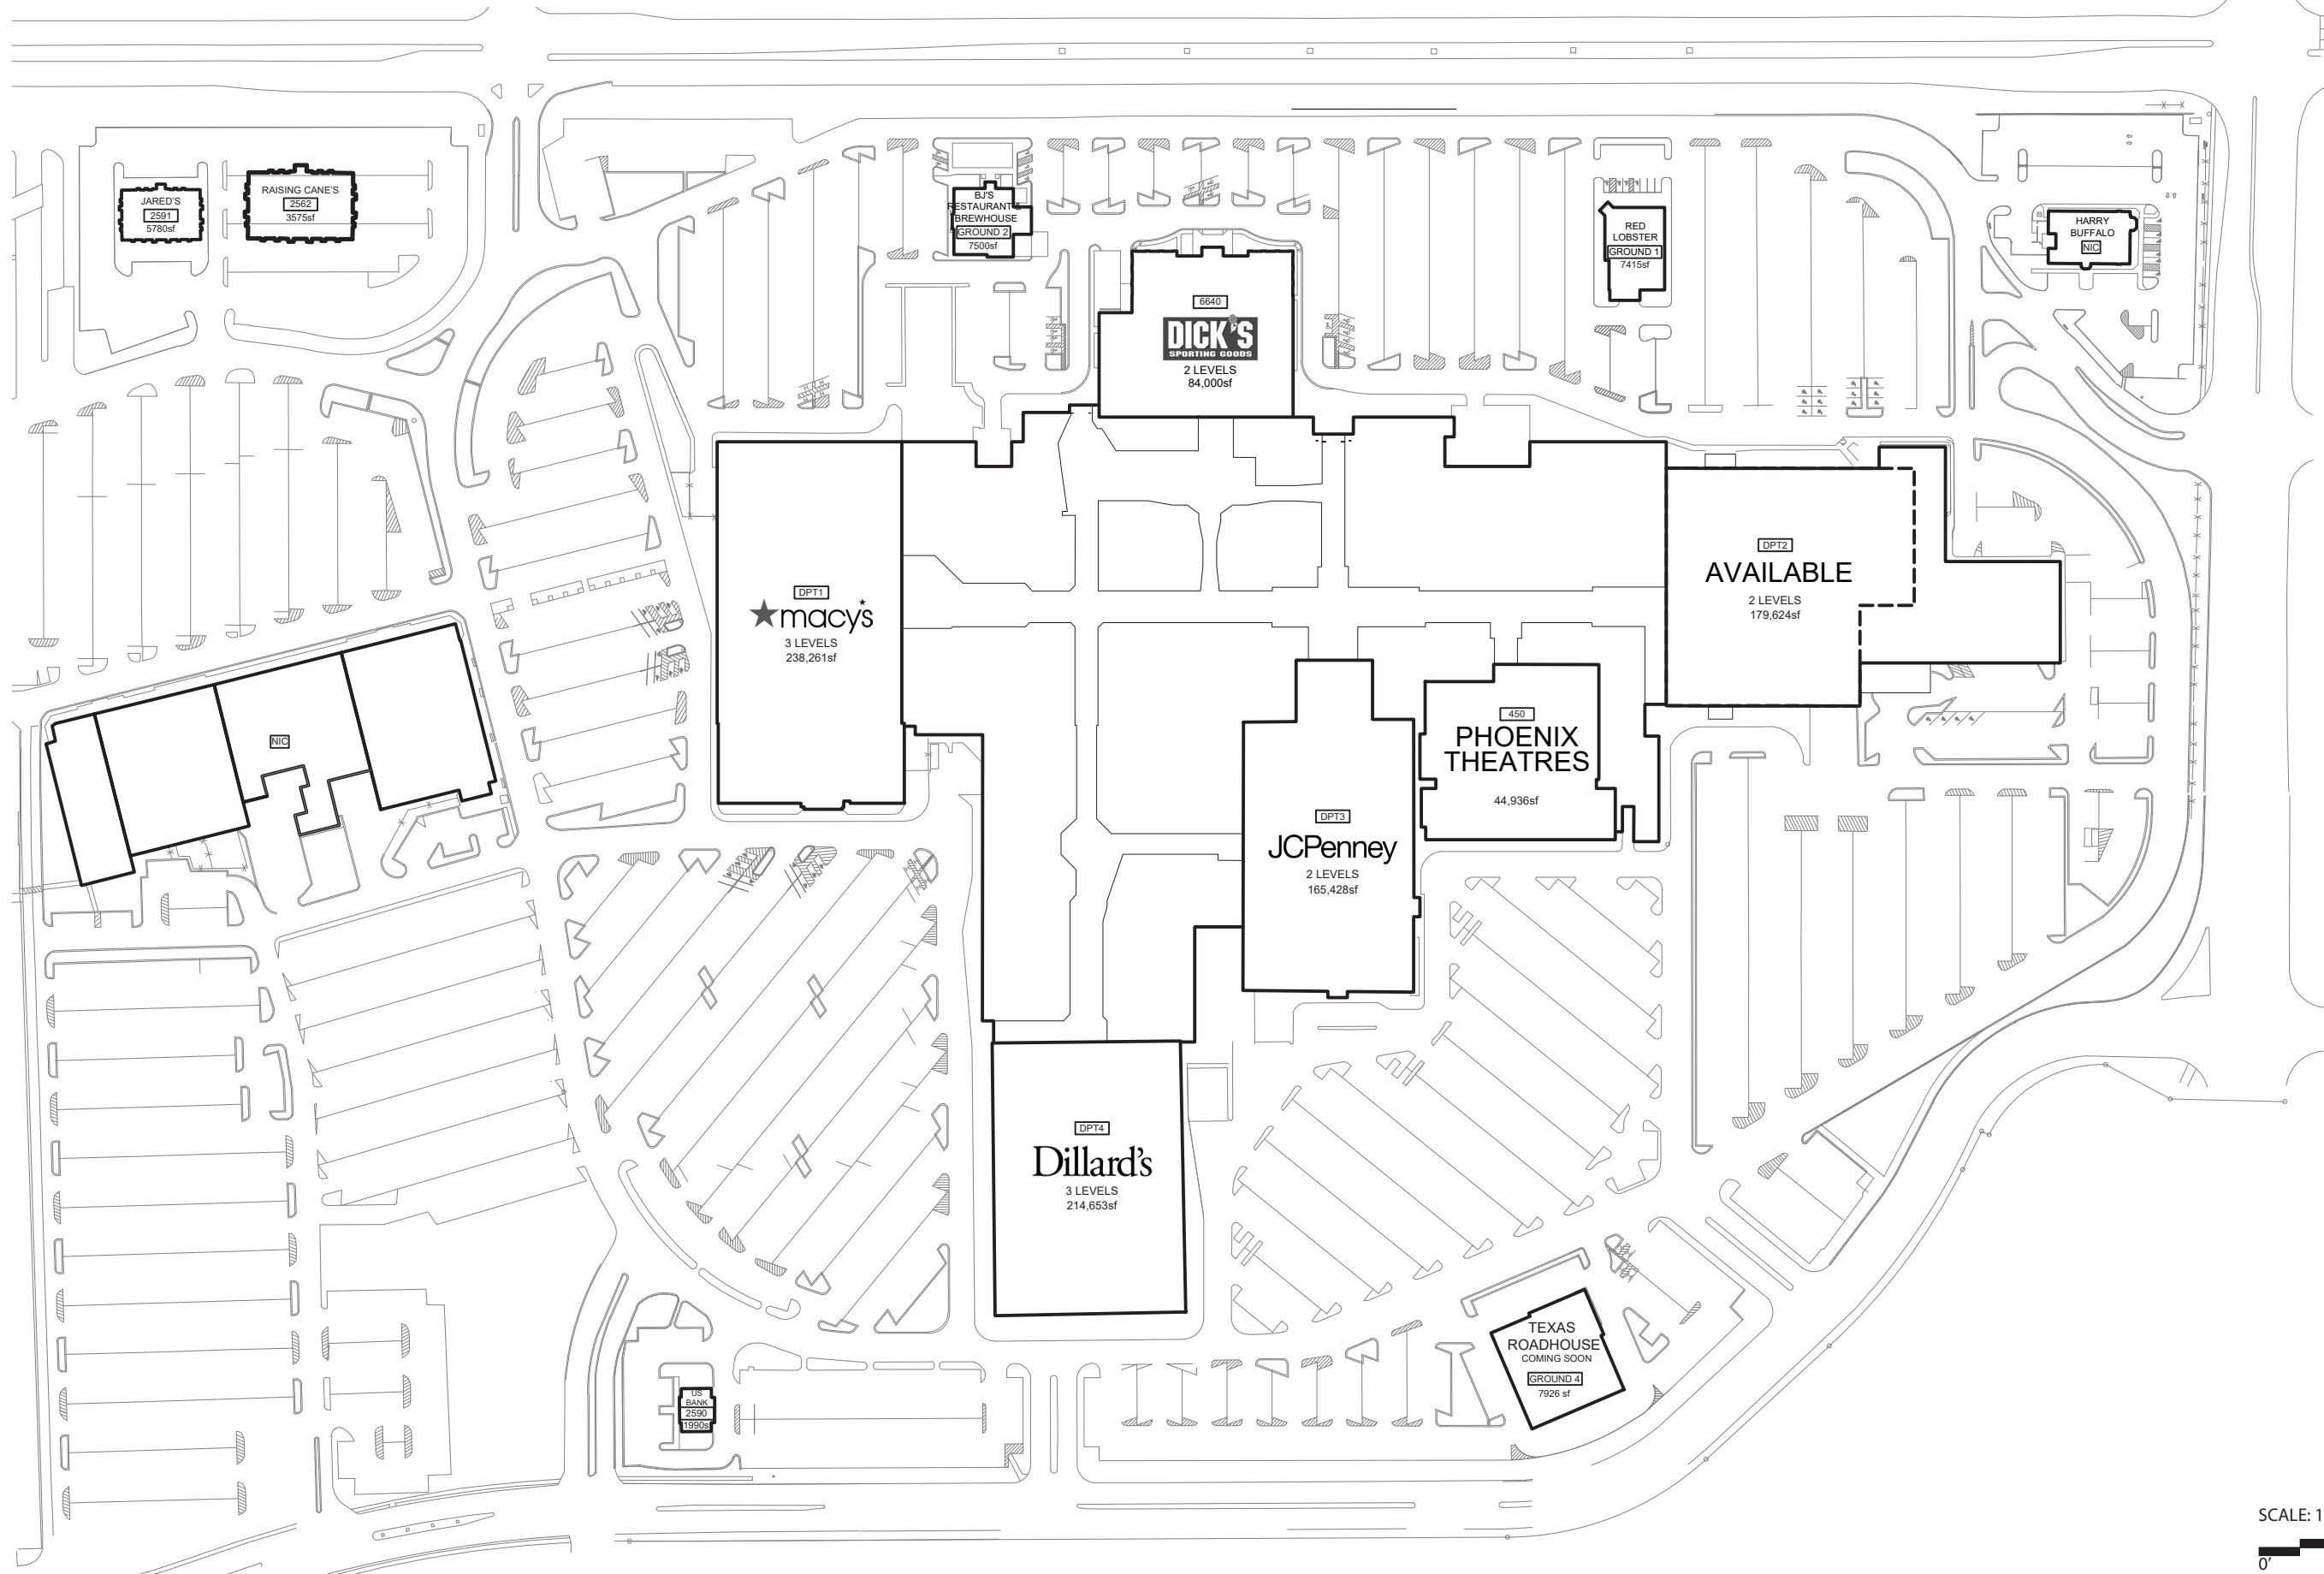

FOOD COURT LEGEND	
FC1	MANGO THAI 669 sf
FC2	YIHI JAPAN 783 sf
FC3	CHARLEY'S GRILLED SUBS 781 sf
FC4	BURGER GUYS 691 sf
FC5	YOGURT VI FRESH. FAST. HEALTHY 1096 sf
FC6	MR.HERO 555 sf
FC7	SBARRO PIZZA 772 sf
FC8	CHINA EXPERIENCE 700 sf
FC9	BUBBLE HOUSE 664 sf
FC10	AVAILABLE 669 sf

SITE PLAN
08.19.2024 21058TMA

LS-00